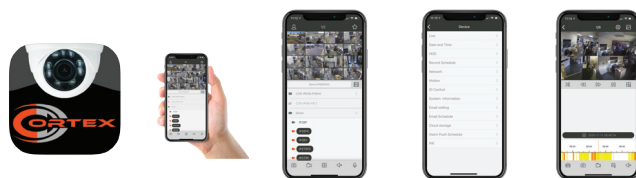

KEY FEATURES

- 5 in 1 AHD / TVI / CVI / 960H / IP
- All Channel Audio Inputs
- H.265 / H.264 Video Compression
- Continuous / Manual / Motion recording mode
- 1SATA HDD, up to 6TB storage
- Up to 6ch (Analog video + IP video)

The Cortex Medallion Series Hybrid 5 in 1 recorder provides the best user experience for a fantastic value. Its the ideal solution for commercial or residential projects that combine legacy and future proof technologies. By engineering a DVR that provides durable, long lasting performance, Cortex has raised the bar for video surveillance once again. These models are a perfect fit for every install and give the owner fantastic capabilities plus IP expansion.

SPECIFICATIONS

Video Compression	H.265 / H.264
Video System	NTSC / PAL
Operation System	Linux(embedded)
Analog video-input /out	4CH inputs / VGA and HDMI output
IP Video Input	2ch (only IP up to 6ch)
Composite Video Input	Up to 6ch (Analog video + IP video)
Audio input /output	4CH inputs /1CH output (RCA)
DISPLAY	
Resolution	Analog : 5MP- Lite (20fps) 4MP- Lite (30fps) 3MP:18fps 1080P/720P/960H:30fps IP : 5MP/4MP/3MP/1080P/720P
Feature	1 / 4 / 6 / S.E.Q.
RECORD	
Resolution	Analog : 5MP-Lite/4MP-Lite/3MP/1080P/720P/960H IP : 5MP/4MP/3MP/1080P/720P
Speed	Analog : 5MP-Lite:12fps (each ch) 4MP-Lite:14fps(each ch)- 3MP:9fps(each ch) 1080P:13fps(each ch) 720P:PAL:25fps(each ch)/ NTSC:30fps(each ch) IP : PAL:25fps(each ch)/NTSC:30fps(each ch)
Recording Mode	Continuous / Manual / Motion detection
IP-Recording Bandwidth (Maximum input Bandwidth)	8-24Mbps(default is 8Mbps, decreasing one Analog channel can increase 4Mbps)
Maximum output Bandwidth	32Mbps
Synchronous Playback	4CH