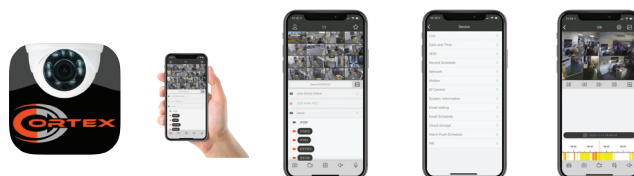

### KEY FEATURES

- 4k Hybrid DVR
- H.265 / H.264 Video Compression
- All Channel Audio Inputs
- Continuous / Manual / Motion recording modes
- 1SATA HDD, up to 8TB storage
- 4CH BNC inputs + 2 IP CH (via network) 6 CH total

The Cortex Medallion Series Hybrid 4K DVRs provide the best user experience for a fantastic value. Its the ideal solution for commercial or residential projects that combine legacy and future proof technologies. By engineering a DVR that provides durable, long lasting performance, Cortex has raised the bar for video surveillance once again. These models are a perfect fit for every install and give the owner 4K CCTV capability plus IP expansion.

### SPECIFICATIONS

Video Compression	H.265 / H.264
Video System	NTSC / PAL
Operation System	Linux (embedded)
Analog video-input /out	4CH inputs / VGA and HDMI output
IP Video Input	2ch IP Cameras
Composite Video Input	4ch AHD / TVI / CVI / 960H
Audio input /output	4CH inputs / 1CH output (RCA)
<b>*DISPLAY*</b>	
Resolution	4K Model: Analog : 8MP(15fps) 5MP(20fps) 4MP/3MP/1080P/720P/ 960H (30fps) IP : 5MP/4MP/3MP1080P/720P
Feature	1 / 4 / 6 / S.E.Q.
<b>*RECORD*</b>	
Resolution	Analog : 8MP/5MP/4MP/3MP/ 1080P/720P/960H IP : 5MP/4MP/3MP1080P/720P
Speed	4K Model: Analog : 8MP(15fps) 5MP(20fps) 4MP/3MP/1080P/ 720P/960H (30fps) IP : 5MP/4MP/3MP1080P/720P
Recording Mode	Continuous / Manual / Motion detection
Synchronous Playback	4CH
Network Type	Lan - DHCP and DDNS
HDD interface	1SATA HDD, up to 8TB