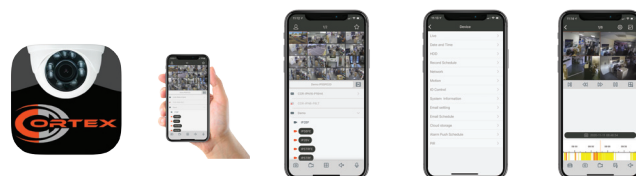

### KEY FEATURES

- 4K Hybrid DVR
- H.265 / H.264 Video Compression
- All Channel Audio Inputs
- Continuous / Manual / Motion recording modes
- 4K COAX compatible and 4K HDMI output
- 2 SATA HDD, up to 10TB for each disk

The Cortex Medallion Series Hybrid 4K DVRs provide the best user experience for a fantastic value. Its the ideal solution for commercial or residential projects that combine legacy and future proof technologies. By engineering a DVR that provides durable, long lasting performance, Cortex has raised the bar for video surveillance once again. These models are a perfect fit for every install and give the owner 4K CCTV capability plus IP expansion.

### SPECIFICATIONS

<b>*RECORDING BANDWIDTH*</b>	
IP Cam Inputs	64~192Mbps, IP Bandwidth default is 64Mbps, Decrease one Analog channel can increase 8Mbps Analog channel and digital channel can be converted
IP Cam Out	192Mbps
Analog Video-Input	16CH inputs
<b>*LIVE*</b>	
IP Video Input	8ch (only IP up to 24ch)
Composite Video Input	Up to 24ch (Analog Video + IP Video)
<b>*MONITORS*</b>	
BNC	1 (704*576)
VGA	1 (1024*768, 1280*720, 1280*1024, 1440*900, 1920*1080 )
HDMI	1(1024*768, 1280*720, 1280*1024, 1440*900, 1920*1080 , 2560*1440, 3840*2160 / EDID)
USB	USB 2.0*1(front) , USB 3.0*1+(rear)
Audio	16 in /1 out
HDD	2 SATA HDD, up to 10TB for each disk
Ethernet	1 RJ45 100/1000 Base-T
RS485	1
Alarm Input /Out	16 in /1 out
<b>*UI / MONITORING*</b>	
Local	UI5.0
WEB	IE10/11,Safari V12.1 above,Firefox V.52 above,Google chrome V.57 above,Edge V.79 above
Mobile viewer	Rxcamview
Push Notification	Yes
Pass Word Reset	Factory Reset : Press 10 seconds
<b>*RECORDING AND PLAYBACK*</b>	
Compression	Audio : G.711a Video : H.264/H.265
Display Resolution	Analog AHD: 8MP(15fps) 5MP(20fps) 4MP/1080P/720P/960H (30fps) IP : 4K/4MP/1080P/720P Single IP channel preview up to 4K 30 fps