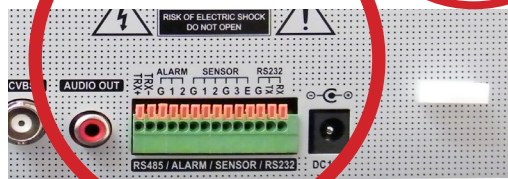

### KEY FEATURES

- SIMULTANEOUS ALL CHANNEL PLAYBACK
- HDMI HIGH RESOLUTION OUTPUT
- INTUITIVE GUI
- ADVANCED SMARTPHONE FUNCTIONS
- 128 CHANNEL CMS
- AUTOMATIC REMOTE BACKUP SOFTWARE
- REMOTE TRIGGER FOR ALARM OUTPUTS
- GIGABIT LAN
- ANALOG CAMERA INPUTS
- MADE IN KOREA
- RS485 FOR PTZ DEVICES

### SPECIFICATIONS

FRONT VIEW

REAR VIEW

<b>* DISPLAY</b>	
Speed	Real time
Resolution	1280 x 1024, 1280 x 720, 1024 x 768, 720x576, 720x480
Split mode	1, 4, 6, 9 PIP, Digital Zoom
OSD	Graphic User Interface (Multilingual)
<b>* RECORDING</b>	
960H (Speed / Resolution)	120/100@WCIF(NTSC/PAL) 120/100@WHD1(NTSC/PAL) 120/100@WD1(NTSC/PAL)
D1 (Speed / Resolution)	120/100@CIF(NTSC/PAL) 120/100@HD1(NTSC/PAL) 120/100@D1(NTSC/PAL)
Compression	Hardware H.264 codec
Picture Quality	Very High, High, Standard, Low
Mode	Time-lapse, Event, Time & Event, Emergency (Panic)
<b>* PLAYBACK</b>	
Display	1, 4, 6, 9 Digital Zoom
Search Mode	Calendar Search, Event Search, Text-In Search, Go to Time
Playback Mode	Multi Channel Normal & Reverse Play, RW & FF ( x2, x4, x8, x16, x32), Frame to Frame, Pause
<b>* VIDEO AND AUDIO</b>	
Video Input	8 BNC (No Loop-out)
Video Output	1 HDMI, 1 VGA, 1 CVBS (Spot)
Audio Input	8 RCA (Line Input)
Audio Output	1 HDMI, 1 RCA (Line Output)
<b>* DEVICE</b>	
Sensor Input	4 Input (3+Emergency), 4 inputs configurable NO/NC, max.input voltage 6 VDC, 50mA
Alarm output	2 Port, Open Collector output, 40V max@100mA
I/O Interface	1 RS232, 1 RS485, 2 USB(Front)
OSD	Graphic User Interface (Multilingual)
<b>* NETWORK</b>	
Interface	Ethernet (10/100/1000 Base)
Protocol	TCP/IP, HTTP, DHCP, ADSL(PPPoE)
Application	Live, Playback, Setup, Notification (Callback, E-Mail)
Web browser	Internet Explorer 7 or higher
Playback Mode	Multi Channel Normal & Reverse Play, RW & FF ( x2, x4, x8, x16, x32), Frame to Frame, Pause