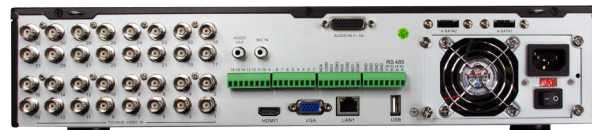

FRONT VIEW

BACK VIEW

MAX-PIEX32HFT