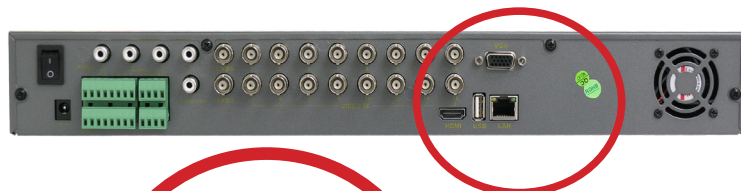

## 960H 16 CHANNEL DVR w/ ADVANCED H.264 COMPRESSION

3G SMARTPHONE COMPATIBLE

IR REMOTE INCLUDED

### SPECIFICATIONS

FRONT VIEW

REAR VIEW

<b>* DISPLAY</b>	
Speed	Standard H.264
Display Frame Rate	480 images per second (NTSC)
Compression	Standard H.264
Operation Modes	Simplex /Triplex selectable - simultaneous monitor, record playback
Video Display & Picture Control	Full Screen and Quad, with Multiple Quality Setting
<b>* RECORDING</b>	
Max Recording Rate	240 images per second (NTSC)
Record Resolution (NTSC)	720 x 480, 360 x 240 (NTSC)
Compression	Latest H264 , VBR / CBR
Recording Modes	Manual / Timer / Motion / Sensor
<b>* PLAYBACK</b>	
Remote Menu Setup	YES
<b>* VIDEO AND AUDIO</b>	
Video Format	NTSC (PAL available on request)
Video Search Functions	Time, Alarm even, Motion Detection event list
Video Input	16 Channels (BNC connectors)
Video Output	1 spot, 1 composit, 1 VGA , 1 S-video connector
Audio Input	1 Channel
Audio Output	1 RCA connector (mono)
Communication Port	1 RS485
Alarm Input / Sensor	16 Channels (NO or NC) 4 outputs
Alarm Output	1 Channel of alarm or device
<b>* DEVICE</b>	
Event Log	List Support
Mobile Surveillance	Smart Phones
User Manual	Infrared Remote control and USB Mouse Included
<b>* NETWORK</b>	
User Management	Multi-Level User Managemnt, user Rights Authorized
Network Connection	LAN RJ45 on rear panel
USB Mouse Support	YES
Protocol	TCP/IP, PPPOE, DHCP, DDNS, EMAIL
Remote Operation Software	Client software , IE Browser (Windows 200, XP , Vista, and Windows 7
<b>*PAN TILT ZOOM</b>	
PTZ Support	RS485 communication with Pelco D/P, Lilin, Minking, Neon, Star, Vido, Dscp, Visca, Range protocols