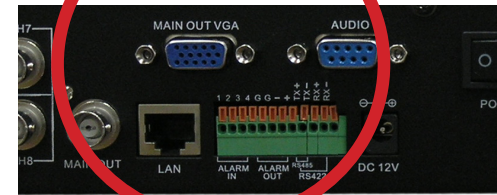

3G AND 3.5G
COMPATIBLE

IR REMOTE
INCLUDED

FRONT VIEW

REAR VIEW

* STORAGE & BACKUP	
Storage	HDD Interface up to two SATA HDDS (2T each) max.
External Storage	Portable DVR burner or HDD (USB 2.0) optional
* POWER	
Operating Temperature	10°C ~ 60°C / 50°F~110°F
Power	12V,DC (included) 6W-230W depending on HDDs
* PHYSICAL	
Color	Black / reflective front panel
Dimensions (W x H x D)	340 x 67 x 267 (mm) 13.39 x 2.64 x 10.43 (inches)
Weight	2 (kg) 4.4 (pounds) (without HDD,ODD)
Control	Front Panel Button, USB Mouse, Remote control