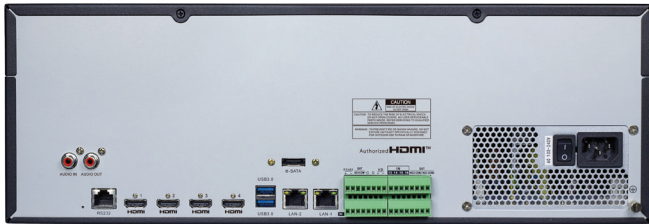

## (4K) CORTEX 256 NETWORK RECORDER with Smart AI Features

### FEATURES

- Quick QR Code Plug and Play
- Simultaneous HDMI and VGA Output
- 4K in and 4K out
- Smart Features

CORTEX IQ

Ai Smart Features	Face Recognition (FR) Human&Vehicle Detection (PD&VD) Perimeter Intrusion Detection(PID) Line Crossing Detection(LCD) Cross Counting (CC)Stationary Object Detection (SOD) Heat Map(HM)Crowd Density Detection (CD) Queue Lenght Detection (QD) license Plate Detection (LPD) Rare Sound Detection (RSD)
INTERFACE *	
Password Reset	Yes
MONITORS *	
HDMI 1	3 (1024*768, 1280*720, 1280*1024, 1440*900, 1920*1080 , 1920*1080 , 1600*1200,1920*1200, 3840*2160/7680*4320/ EDID) Async out *If the output resolution of HDMI 1 is set to 8K, the maximum output resolution of HDMI 3 and 4 will be limited to 1080P, and HDMI 2 will be disabled.
Ethernet	1 RJ45 10/100 Base-T
USB	USB2.0*1(front) /USB2.0*1+(rear)
Audio out	1
E-sata	1
HDD	16 SATA HDD, up to 18TB (Enterprise-Class)
Line in	1
RS232 / RS485	1*RJ45 / 1
Alarm Input/out	16 in / 4 out
CONNECTIONS *	
GENERAL *	
OSD Language	English/French/Spanish/Portuguese/German/ Italian/Greek/Danish/Finnish/Russia/Hebrew/ Turkish/Bulgarian/Arabic/Korean/Japanese/Thai/ Hindi/Romanian/Dutch/Polish
ELECTRICAL *	
Input Voltage / Current	ATX 250W
*ENVIRONMENTAL	
Operating Temperature	Temperature : -10°C~+50°C (14°F ~ 122°F)
Operating Humidity	Humidity : Less than 90%RH
*MECHANICAL DESIGN	
Dimension ( W x D x H )	440 x 460 x 149mm (17.3 x 18.1 x 5.8 inches)