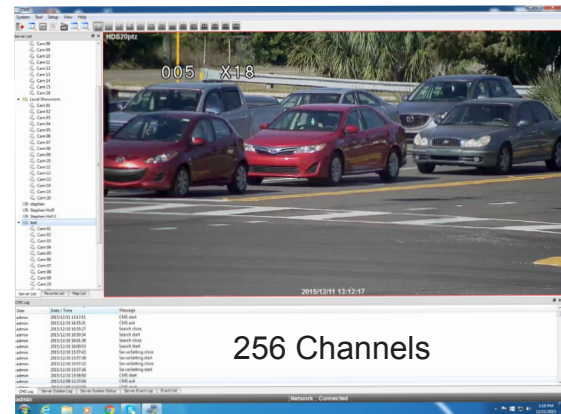

KEY BENEFITS

- 3 - WAY HYBRID DVR
- 16 CH SYNCHRONIZED SIMULTANEOUS PLAYBACK
- INDIVIDUAL SMART AUTO-SENSING INPUTS
- 256 CH EXPANDABLE FULL FUNCTION CMS
- NEXT GENERATION DIGITAL ZOOM
- NETWORK DUAL STREAMING
- FEATURE RICH SMART PHONE APP

Designed for expandability the Hybix bridges the gap between older legacy technology and the next generation technology of full resolution surveillance recording. This 3-way Hybrid DVR is past, present and future-ready with the capability to do CIF, D1, 960H, AHD720, AHD1080.

WORKS WITH ALL HYBIX GENERATION SOLUTIONS