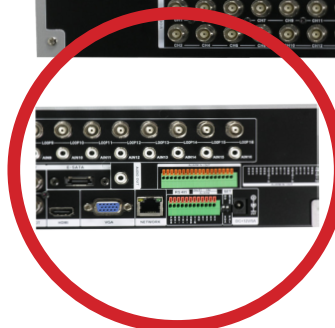

REAR VIEW

CMS PROGRAM

* SEARCH /PLAYBACK	
Speed	5 steps
Quick / Event search	Real time
Record speed	Search by designated time / Search by event
Section repeat playback	Playback repeating designated time section only
Panorama search	Searching each frame in a screen simultaneously
SMART search	SMART search
Dual mode function	Live monitoring during playback
* POWER	
Operating Temperature	0~45°C, 32~113°F
Humidity	5~85%
Power requirement	DC 12V 5A
* PHYSICAL (WITHOUT HDD)	
Dimensions (W x H x D)	440(W) x 430(D) x 90(H) (mm) 17.3(W) x 16.9(D) x 3.5(H) (inches)
Weight	7 (kg) 15.4 (pounds)

COR-BIX8XQ