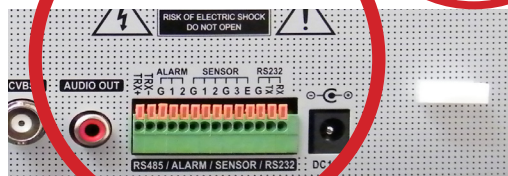

COR-BIX8RX

960H HIGH RESOLUTION REAL TIME H.264 DVR

REMOTE INCLUDED

Korean Certification

KEY FEATURES

- SIMULTANEOUS ALL CHANNEL PLAYBACK
- HDMI HIGH RESOLUTION OUTPUT
- INTUITIVE GUI
- ADVANCED SMARTPHONE FUNCTIONS
- 128 CHANNEL CMS
- AUTOMATIC REMOTE BACKUP SOFTWARE
- REMOTE TRIGGER FOR ALARM OUTPUTS
- GIGABIT LAN
- ANALOG CAMERA INPUTS
- MADE IN KOREA
- RS485 FOR PTZ DEVICES

FRONT VIEW

REAR VIEW

* STORAGE & BACKUP	
Storage	4 x SATA HDD
Backup	External HDD(USB), External USB memory.
* POWER	
Operating Temperature	5°C ~ 40°C / 41°F~104°F
Operating Humidity	0~80% (non-condensing)
Power Input	DC12V, 5A (60W)
* PHYSICAL	
Color	Black / reflective front panel
Dimensions (W x H x D)	430 x 92.5 x 428 (mm) 16.9 x 3.64 x 16.8 (inches)
Weight	5.5 (kg) 12.1 (pounds) (without HDD,ODD)
Control	Front Panel Button, USB Mouse, Remote control
* CERTIFICATIONS	
Approval	FCC, CE, KC
ROHS	RoHS Compliance