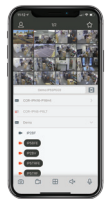

8MP (4K) LONG RANGE LPR NETWORK CAMERA with MOTORIZED ZOOM

FEATURES

- 1/2.8" Progressive CMOS
- 5 ~ 50mm Motorized IR Lens
- IP67 Waterproof / Metal Housing
- OCR Vehicle Plate Recognition
- IR Range up to 262 feet
- Full AI Capability