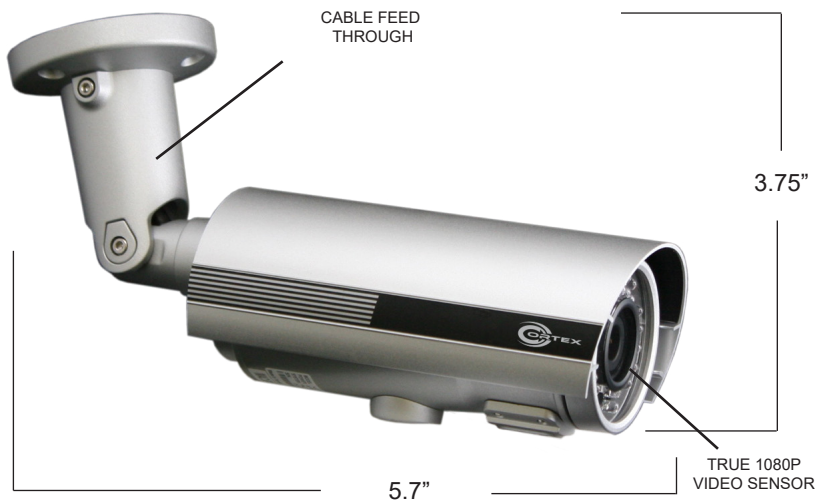

COR-IP24MP

960H OUTDOOR IP BULLET with IR & VARIFOCAL

FEATURES

- DAY / NIGHT MODE, BUILT-IN ICR
- POWER OVER ETHERNET
- VANDAL-PROOF, IP67
- 35 PCS IR LED 25 METERS
- 3D+2D DNR
- FREE 36 CH RECORDING SOFTWARE

SPECIFICATIONS

| | |
|---|--|
| VIDEO SENSOR | 1/2.7" 2 MP CMOS |
| RESOLUTION | 720p, 1080p, 1920x1080, 1600x1200, 1280x1024, 1280x960, 1280x720, 800x600, 640x480, 320x240, 176x144 |
| LENS | 3.3~16mm Varifocal |
| EFFECTIVE PIXELS (HXV) | 1920 x1080 |
| ANGLE OF VIEW | 23.6° ~ 97.9° |
| ILLUMINATION | 0.1 lux @ F1.2, 0 Lux (IR on,0.0 LUX) |
| INFRARED SYSTEM | Automatic, 35 IR LEDs (850nm), up to 25 meters range |
| COMPRESSION | H.264 / M-JPEG / MPEG4 |
| SHUTTER SPEED | 1/5 s to 1/10000 Selectable |
| STREAMING | Dual streaming supported |
| VIDEO OUT | Yes |
| USER ADJUSTMENTS | Brightness, Contrast, Sharpness, BLC, Night Mode |
| SNAPSHOT & ZOOM | Yes |
| FULL SCREEN MONITORING | Yes |
| PRIVACY MASK | Yes, 3 zones |
| BITRATE ADJUST | CBR, VBR |
| DNR | On/Off |
| CERTIFICATIONS | |
| CE | Yes |
| FCC | Yes |
| RoHS | Yes |
| INCLUDED ACCESSORIES | |
| Power Adapter, Power Cable, CD-ROM (User Manual, Includes Bundled Viewing Software) | |