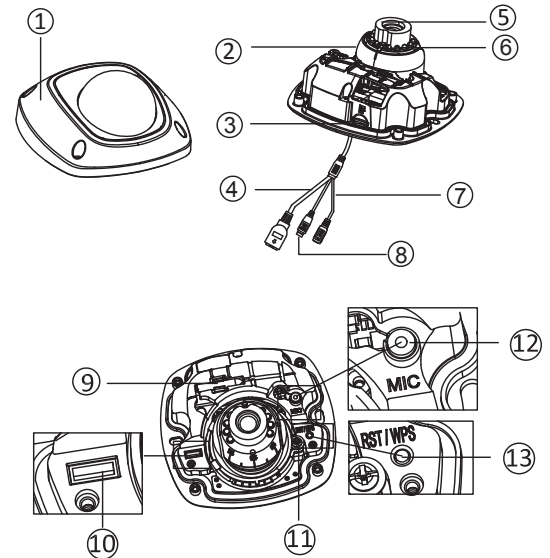

FEATURES

- 4 MEGAPIXEL (2560 X 1920) RESOLUTION
- FULL HD 1080P REAL-TIME VIDEO
- TRUE WDR & 3D DNR & BLC
- SUPPORT ONBOARD STORAGE UP TO 128GB
- IR RANGE UP TO 30 FEET
- IP66 AND IK08 PROTECTION
- BUILT IN MIC

SPECIFICATIONS

Image Sensor	1/3" progressive scan CMOS
Min. illumination	0.01 lux @ (F1.2 ,AGC ON) , 0 lux with IR
Shutter time	1/30s ~ 1/100,000s
Lens	2.8mm @ F2.0
Day and Night	ICR
Digital noise reduction	3D DNR
Wide dynamic range	TRUE WDR 120db
Video compression	H.264 ,MJPEG ,H.264+
Max. image resolution	2688 x 1520
Audio	1/1
Alarm	1/1
Frame rate	20fps (2688 x1520), 30fps (1920x1080)
Alarm trigger	Motion detection, tampering alarm, network disconnect, IP address conflict, storage exception, storage error
On-board storage	Built-in Micro SD card slot, up to 128 GB
General functionalities	Flickerless, dual stream, heartbeat, mirror, user authentication, video mask, watermark
Communication interface	1 RJ45 10M / 100M ethernet port
Protocols	TCP,IP,HTTP,DHCP,DNS,DDNS,RTP, RTSP, PP-PoE, SMTP, NTP, SNMP, HTTPS, FTP, 802.1x,Qos
Operating conditions	-30°C ~ 60°C (-22°F ~ 140°F) humidity 90% or less (noncondensing)
Power supply	DC12V ± 10%, PoE (802.3af)
Ingress protection level	IP66, IK08
IR range	Up to 30ft
Dimensions	3.93" x 3.84" x 2.1" inches
Weight	.55lbs

No.	Description
1	Front Cover
2	Dome Drive
3	Micro SD Card Slot
4	Network Cable
5	Lens
6	IR LED
7	Power Cable
8	Audio/Alarm Cables
9	Wi-Fi Antenna
10	Serial Port Interface
11	Hex Screw
12	MIC
13	RESET/WPS Button