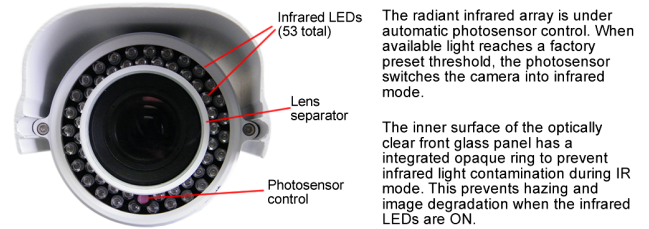

COR-640

LONG RANGE OUTDOOR BULLET with INFRARED VARIFOCAL LENS

Weatherproof Long Range Outdoor Camera

The COR-640 uses a premium quality 5-50mm varifocal lens to provide long range (manual) zoom capability and an array of 53 infrared LEDs that reach up to 120' or more on the darkest night. An auto-iris and a 1/3" Sony CCD video sensor with a digital processing chipset generates clear images in a wide range of light levels. An adjustable automatic mechanical IR filter helps keep images in focus, minimizing IR shift when switching from standard to infrared mode. All metal housing and removable sunshield. Bracket (model COR-210W) not included.

Radiant Infrared Subsystem

Easy-to-Access Varifocal Adjustment Rings

General Specifications

Video Sensor: 1/3" Sony HQ1 IR sensitive CCD
High Resolution: 540 lines
Effective Pixels: NTSC 768 x 494 (379K), PAL 752 x 582 (437K)
Built-in Digital Signal Processing
IR LED Array: 53 Units operating at 850nm wavelength
IR Range: 120' (36+ meters), depending on atmospheric conditions
Automatic Mechanical IR Filter
Photosensor Controlled IR
Light Level Sensitivity: 0.0 Lux w/IR on
Video Signal Synchronization: Internal
Video Signal Level: 1Vp-p, 75 Ohm impedance
Scanning System: 2:1 Interlace
Signal to Noise Ratio: >48dB
Auto-White Balance (AWB)
Auto-Gain Control with Super-Gain Control (AGC)
Backlight Compensation (BLC)
Electronic Shutter: Auto, 1/60 up to 1/100,000 sec.
Dual Power: 12VDC / 24VAC @ 950mA with IR on (nominal)

Physical Specifications

Dimensions:	Camera body, length - 8.75" (22.23cm) Camera body, width - 3.25" (8.26cm) Sunshield, top (longest dimension) - 10.75" (27.31cm) Sunshield, width - 4.13" (10.49cm)
Weight:	Camera - 3.4lbs (0.73kg)