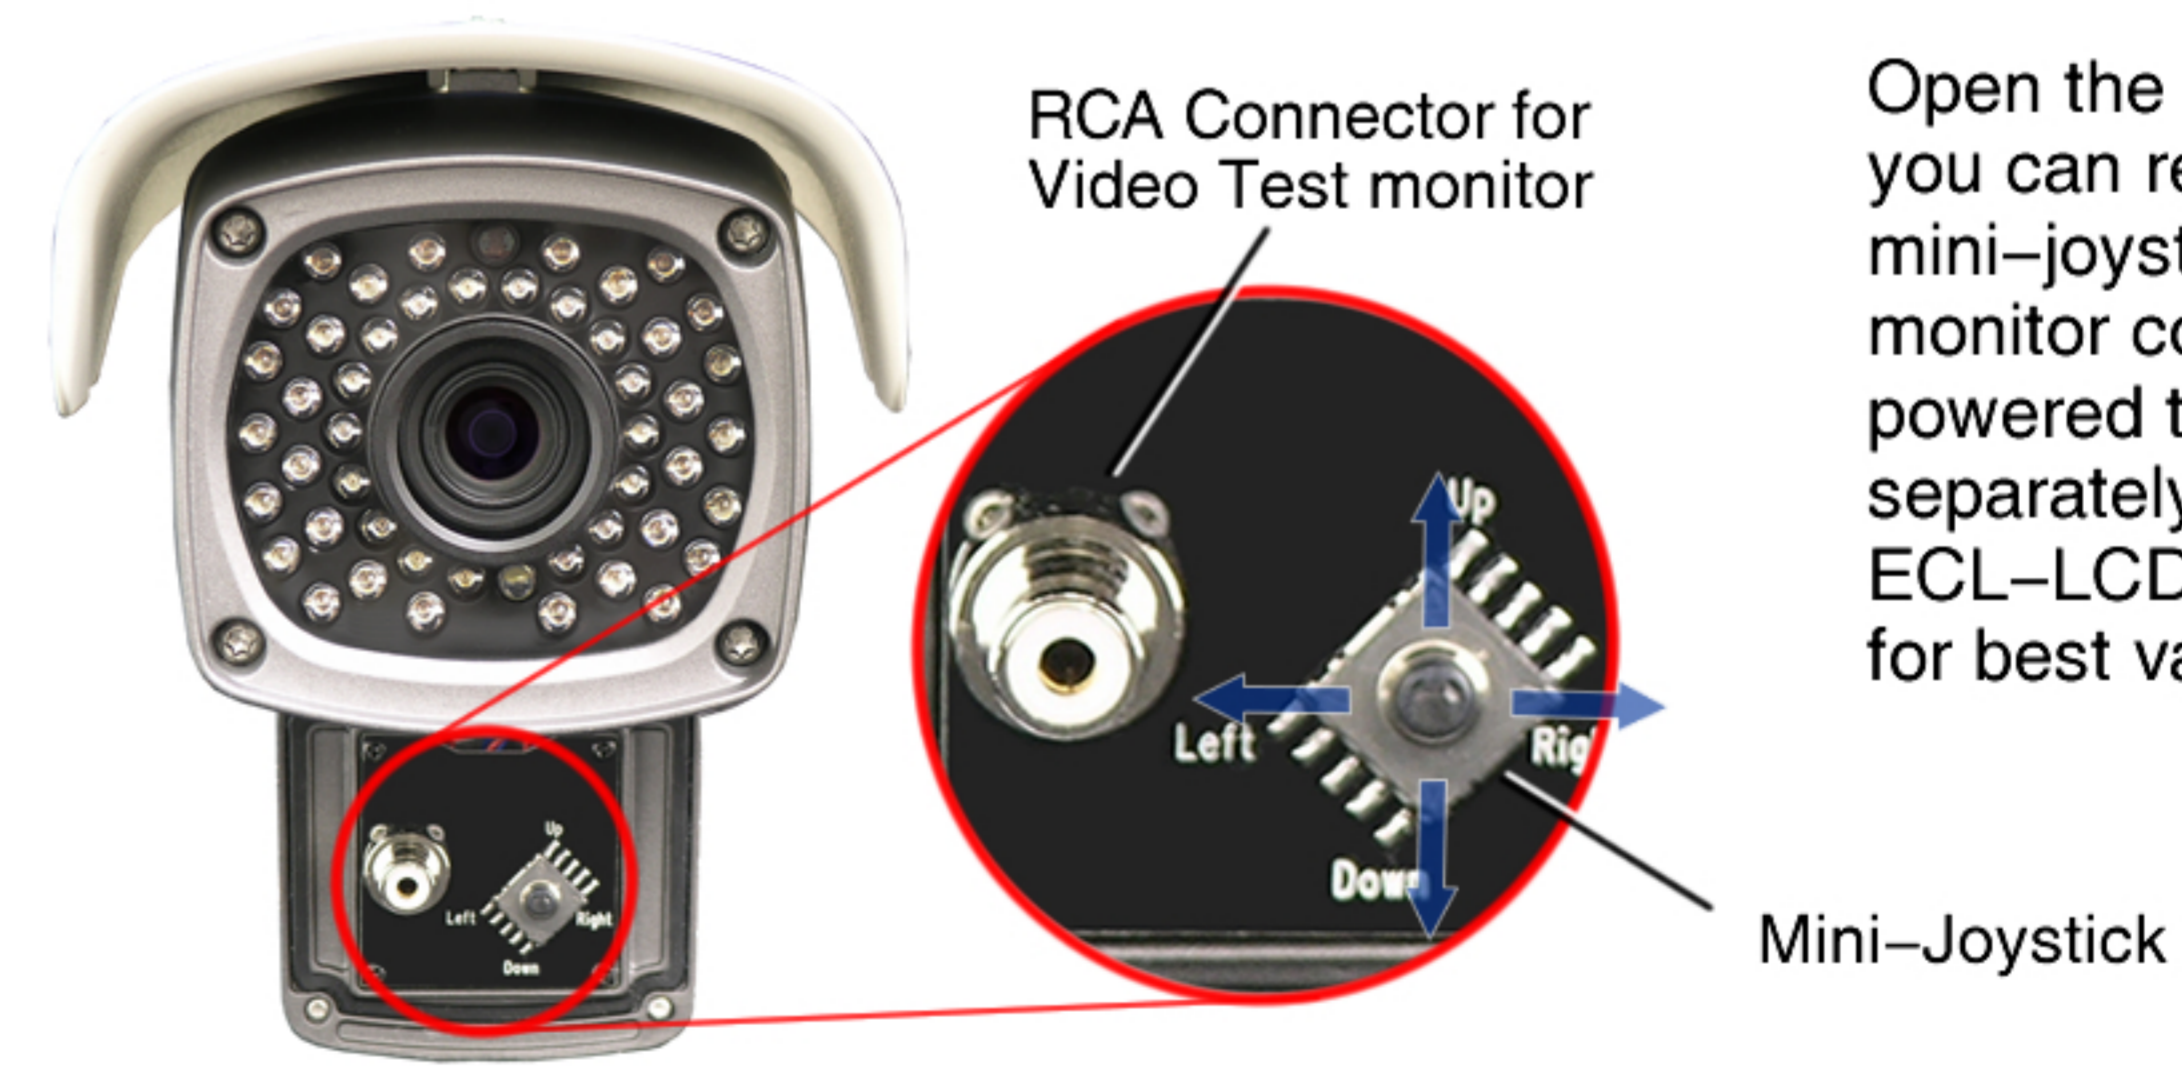

- ✓ Drop-Down Installer's Port provides fast & easy access to varifocal lens and OSD Menu programming
- ✓ Matched 1/3" Sony CCD & 1/3" 9-22mm Varifocal Lens
- ✓ Smooth & consistent long range Infrared coverage
- ✓ Bright White Deterrent Strobe LED

#### STROBE LED CONTROL

Use this micro-switch to enable/disable the deterrent strobe LED on the front of the camera.

### W-Dynamic (or ATR) Protection

Surveillance cameras often have to deal with environments where lighting is not perfect. Important subjects may be positioned in front of or beside a strong source of light. This often makes the subject appear too dark to describe accurately or identify. W-Dynamic (also called ATR) is an advanced form of digital wide dynamic range that works to correct this problem.

### Mini-Joystick & Test Monitor Connector

Open the Installer's Port and you can reach the OSD mini-joystick and the test monitor connector (battery powered test monitor sold separately - see our ECL-LCD4 or ECL-LCD25 for best value).