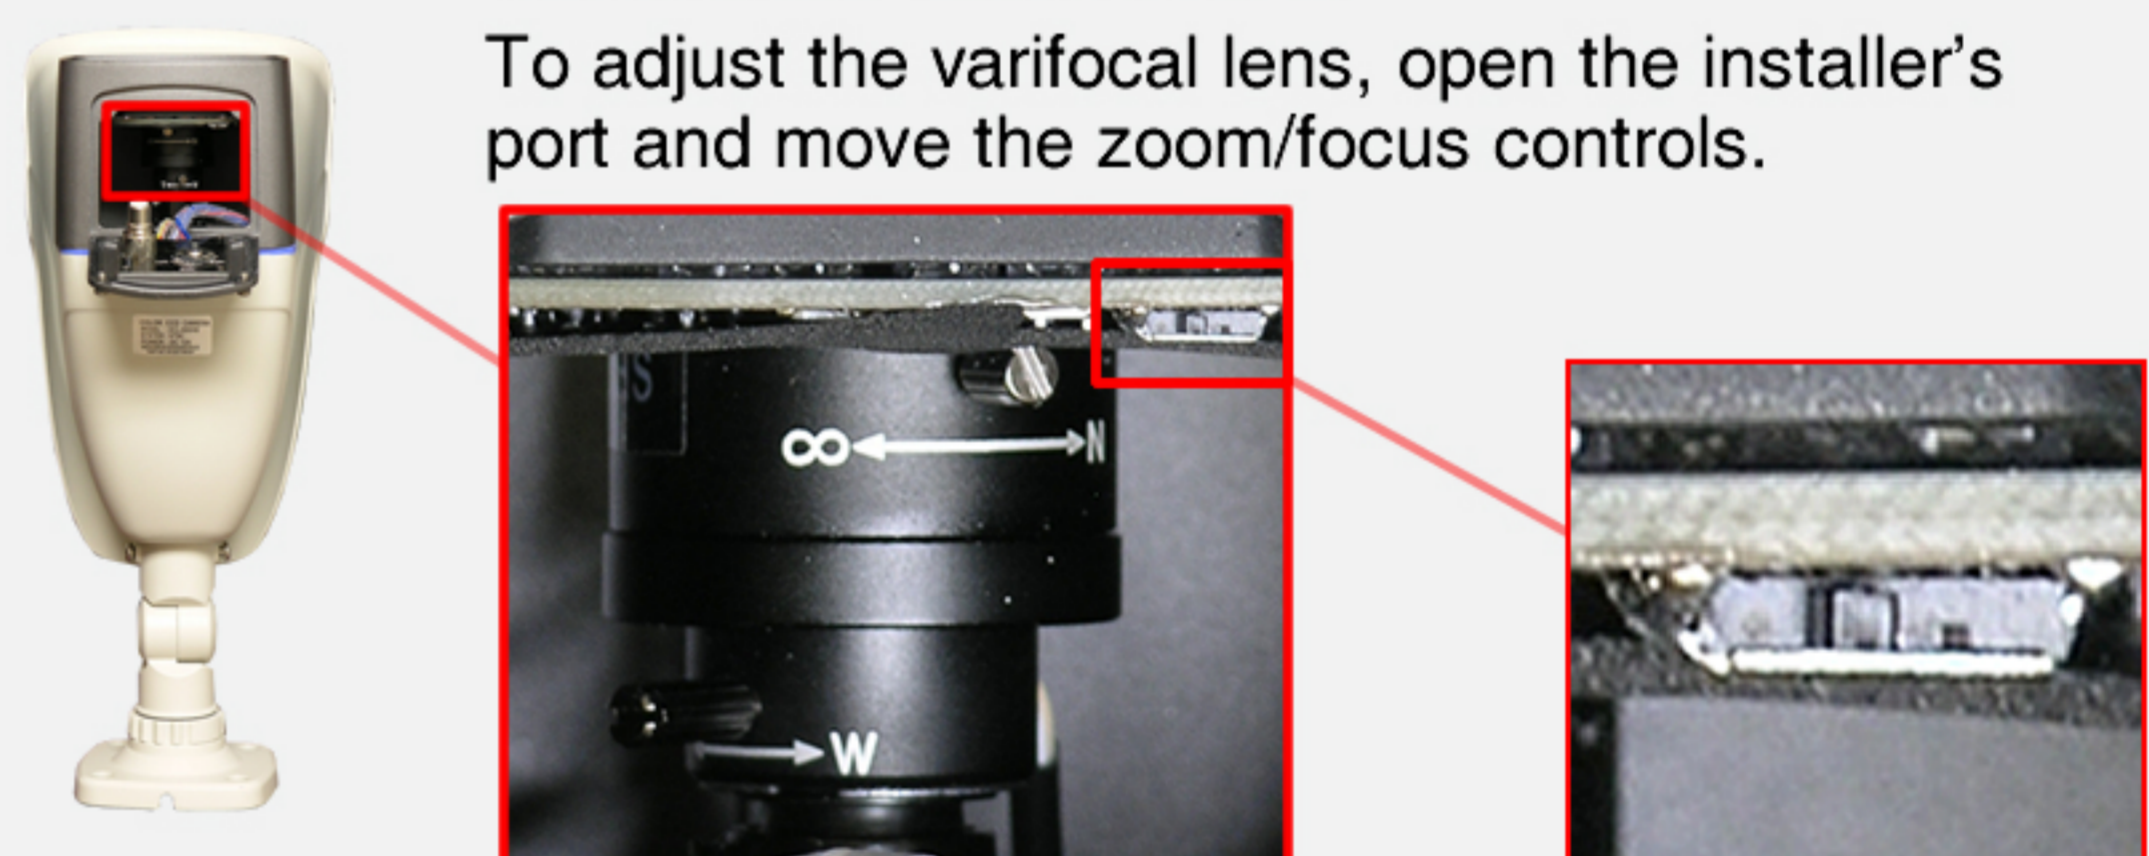

VARIFOCAL CONTROLS

To adjust the varifocal lens, open the installer's port and move the zoom/focus controls.

STROBE LED CONTROL

Use this micro-switch to enable/disable the deterrent strobe LED on the front of the camera.

ADVANCED COLOR PROTECTION, ADVANCED MENU

W-Dynamic (or ATR) Protection

Surveillance cameras often have to deal with environments where lighting is not perfect. Important subjects may be positioned in front of or beside a strong source of light. This often makes the subject appear too dark to describe accurately or identify. W-Dynamic (also called ATR) is an advanced form of digital wide dynamic range that works to correct this problem.