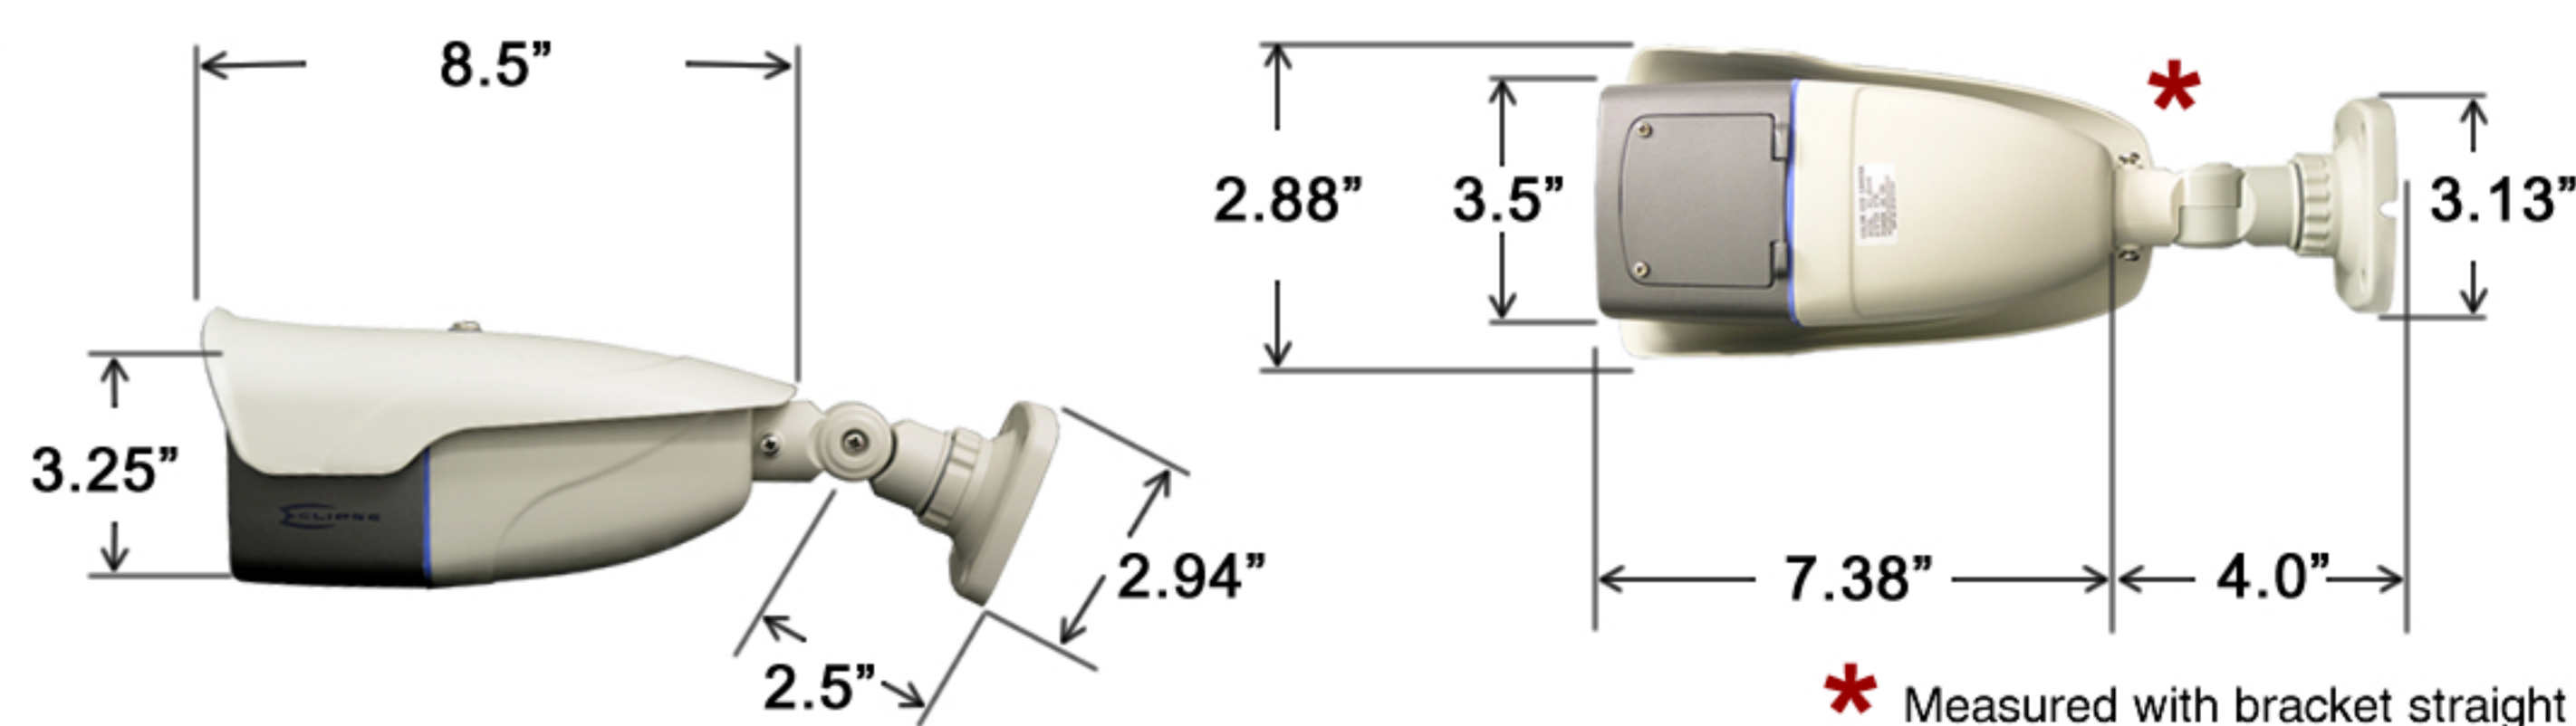

W-Dynamic enhances the image so that subjects in the foreground or in a shadow are not washed-out by an object with high brightness nearby, even with rapid changes in the light source position, direction or intensity. W-Dynamic reacts faster and more accurately than standard dynamic range.

\* Measured with bracket straight