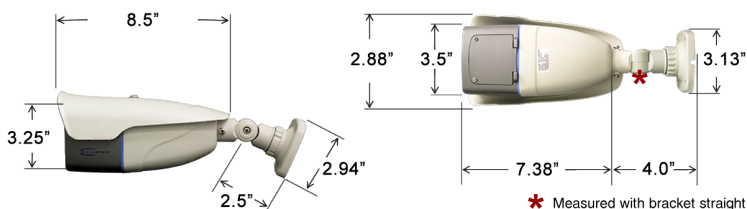

ANALOG
AHD
HIGH DEF

KEY FEATURES

- 2.43 megapixel sensor
- Dual output: AHD and analog OSD
- Mid range 9-22mm varifocal mp rated lens
- Drop down installers port
- Smooth consistent long range infrared
- Bright white deterrent strobe LED
- Industrial surveillance

Best long range radiant infrared coverage for the price. This premium quality outdoor bullet camera provides users with 1080p AHD output or 1200TVL analog output (OSD selectable). The built-in infrared array provides exceptionally even and consistent long-distance coverage. The varifocal lens can be adjusted quickly thanks to a weatherproof Installer port that also conceals an auxiliary video connector for use during installation and the mini-joystick for adjusting the on-screen display (OSD) menu.

SPECIFICATIONS

Video Sensor	1/3" 2.4 Megapixel sensor
Lens	9-22mm Megapixel rated Varifocal lens
Resolution	Digital: 1480x1080P Analog: 960H - 1200TVL
IR range	90 - 120 feet / 27-37 meters
IR LED	47 IR LEDS
Video Output	AHD: 1080P / 960P BNC CVBS: 1.0 Vp-p Composite Signal (75 Ω)
Electronic Shutter	AUTO/ MANUAL /FLK
Scanning System	Progressive Scan
Minimum Illumination	0.2 LUX (0.0 LUX IR ON)
3D-DNR	OFF / ON (LOW/MIDDLE/HIGH)
Digital WDR	OFF / ON (Level Adjustable) (Long and short exposure)
OSD	Yes
Strobe LED	White strobe LED (enable/disable)
White Balance	AWB/ ATW / PUSH / MANUAL
Back Light Control	OFF / ON
Defog	Digital ON / OFF
TV System	NTSC
Housing	Aluminium alloy
Power Consumption	600mA
Working Temperature	-10°~ to 50°C / -14° +122 °F
Power	12V DC
Dimension(L) (H)	11.38 " x 3.25 " (inches) / 289 x 83 (mm)
Weight	2.2 (lb) / 997.9 (g)