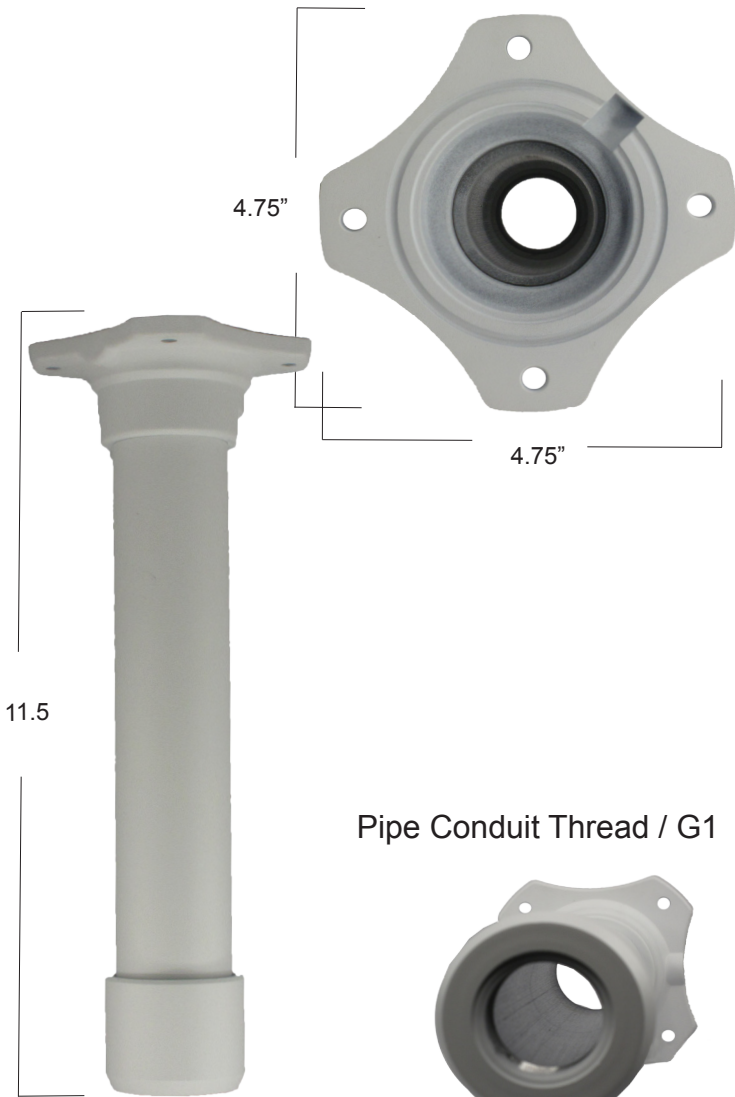

COR-IPBBLP

CEILING MOUNT DROP DOWN PIPE FOR THREADED JUNCTION BOX

Pipe Conduit Thread / G1

1/2 Inch Threaded Pipe

FEATURES

- Fits IPBBLThreaded Junction Box
- Alluminum Housing IP66 Waterproof
- Premium Cortex Quality
- Ceiling Mounting Holes
- 1/2 Inch Pipe Thread for Junction Box

Requires IPBBL to attach Camera. Two Pieces make a working set..

H.265 HIGH EFFICIENCY IP TECHNOLOGY

THE NEW FACE OF IP

Medallion Series

o Network Cameras

- Analytics on board
- SD edge recording on select models
- Wide angle or Motorized Varifocal
- Outdoor models with infrared
- Metal housings
- DragonFire® IR illuminators
- Stealth Black-out IR cover
- Digital zoom (ePTZ)
- Browser based settings
- Plug n Play installation
- Dual power POE or 12VDC

IOS / Android

Junction Box	Drop Down Pipe
Conduit	Yes / G1 - 1/2 Inch
Casing	Alluminum Housing IP66 Waterproof
Dimensions	294 X 120mm (11.5 X 4.75 inches)

COR-IPBBLP