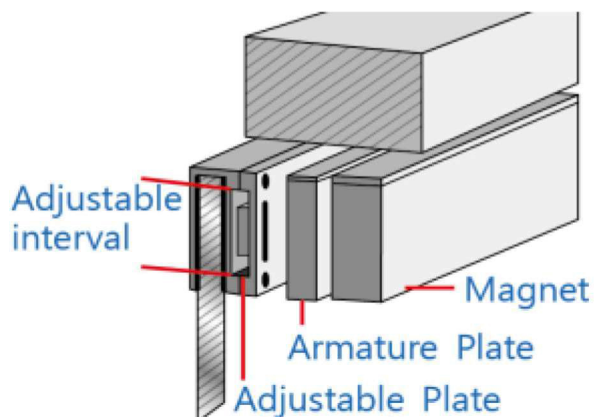

COR-ACC612U

GLASS DOOR U-BRACKET FOR 600LB & 1200LB MAGLOCK

A-U-Bracket

B- Face Bracket

C- Bar

D- Rubber Bushings (2)

E- Metal Bushing

BEST FOR GLASS DOORS .35" TO .5" THICK

- MACHINED FROM ONE PIECE, SOLID ALUMINUM ALLOY
- INCLUDES BRACKET INSTALLATION HARDWARE
- ANODIZED FINISH

INSTALLATION

SPECIFICATIONS

Design	Sandwich mount
Material	Aluminum Alloy
Finish	Anodized
Installation Kit	Included
Dimensions	2.4"H x 7.2"W x 1.3"D