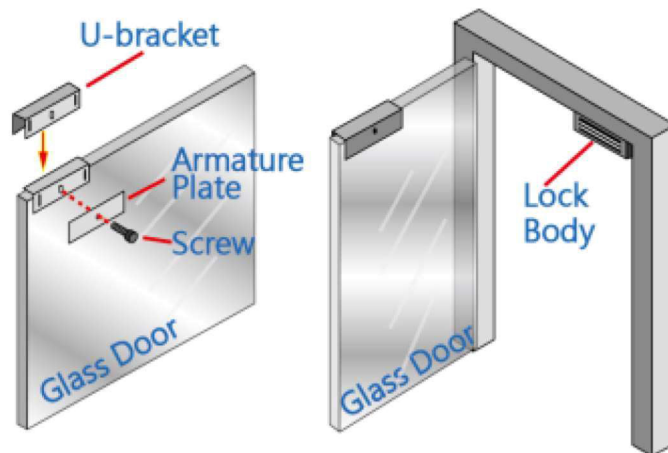

COR-ACC612U

GLASS DOOR U-BRACKET FOR 600LB & 1200LB MAGLOCK

A-U-Bracket

B- Face Bracket

C- Bar

D- Rubber Bushings (2)

E- Metal Bushing

BEST FOR GLASS DOORS .35" TO .5" THICK

- MACHINED FROM ONE PIECE, SOLID ALUMINUM ALLOY
- INCLUDES BRACKET INSTALLATION HARDWARE
- ANODIZED FINISH

INSTALLATION

SPECIFICATIONS

Design	Sandwich mount
Material	Aluminum Alloy
Finish	Anodized
Installation Kit	Included
Dimensions	2.4"H x 7.2"W x 1.3"D