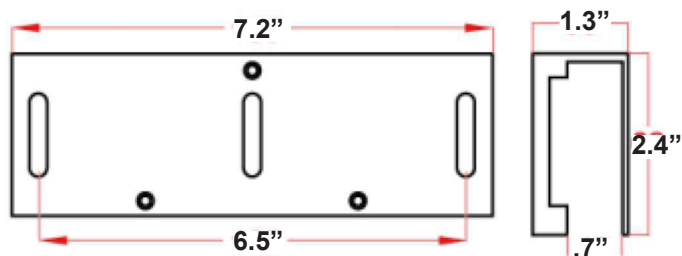

COR-ACC612U

GLASS DOOR U-BRACKET FOR 600LB & 1200LB MAGLOCK

A-U-Bracket

B- Face Bracket

C- Bar

D- Rubber Bushings (2)

E- Metal Bushing

BEST FOR GLASS DOORS .35" TO .5" THICK

- MACHINED FROM ONE PIECE, SOLID ALUMINUM ALLOY
- INCLUDES BRACKET INSTALLATION HARDWARE
- ANODIZED FINISH

INSTALLATION

SPECIFICATIONS

Design	Sandwich mount
Material	Aluminum Alloy
Finish	Anodized
Installation Kit	Included
Dimensions	2.4"H x 7.2"W x 1.3"D