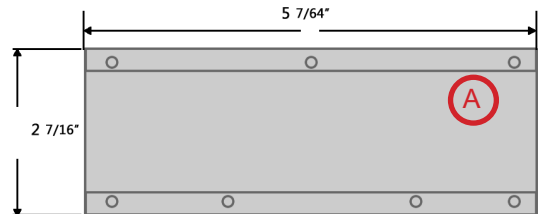

COR-ACC6

U-BRACKET FOR GLASS DOORS

A-U-Bracket

B- Face Bracket

C- Bar

D- Rubber Bushings (2)

E- Metal Bushing

Best glass door bracket for doors up to 15/32" thick.
For thicker doors, contact us for other bracket solutions.

- MACHINED FROM ONE PIECE, SOLID ALUMINUM ALLOY
- INCLUDES BRACKET INSTALLATION HARDWARE
- ANODIZED FINISH
- DIMENSIONS NOT SHOW AVAILABLE UPON REQUEST

Glass Door

For doors thicker than 15/32" contact us for alternative bracket solutions