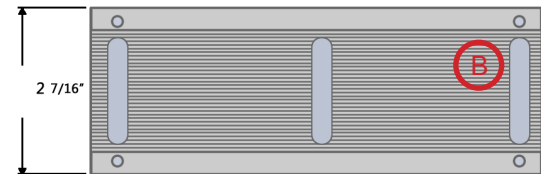

COR-ACC6

U-BRACKET FOR GLASS DOORS

A-U-Bracket

B- Face Bracket

C- Bar

D- Rubber Bushings (2)

E- Metal Bushing

Best glass door bracket for doors up to 15/32" thick.
For thicker doors, contact us for other bracket solutions.

- MACHINED FROM ONE PIECE, SOLID ALUMINUM ALLOY
- INCLUDES BRACKET INSTALLATION HARDWARE
- ANODIZED FINISH
- DIMENSIONS NOT SHOW AVAILABLE UPON REQUEST

Glass Door

For doors thicker than 15/32" contact us for alternative bracket solutions

SPECIFICATIONS

Design	Sandwich mount
Material	Aluminum Alloy
Finish	Anodized
Installation Kit	Included
Dimensions	Detailed dimensions Available on request

COR-ACC612U