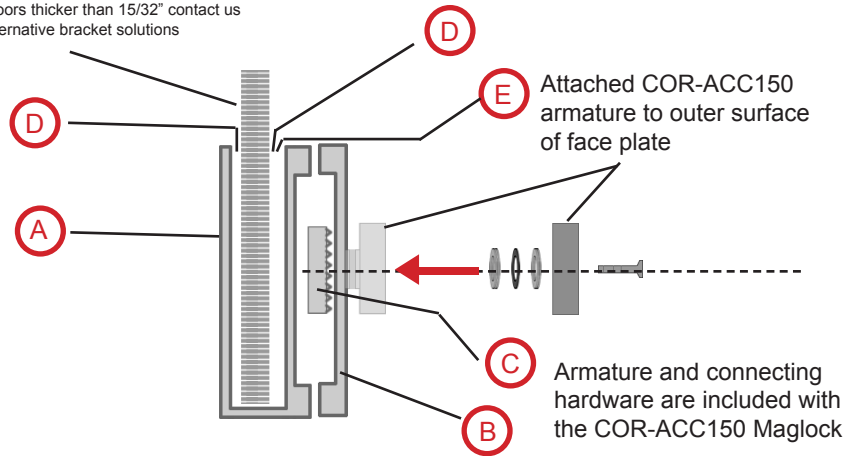

COR-ACC6

U-BRACKET FOR GLASS DOORS

A-U-Bracket

B- Face Bracket

C- Bar

D- Rubber Bushings (2)

E- Metal Bushing

Best glass door bracket for doors up to 15/32" thick.
For thicker doors, contact us for other bracket solutions.

- MACHINED FROM ONE PIECE, SOLID ALUMINUM ALLOY
- INCLUDES BRACKET INSTALLATION HARDWARE
- ANODIZED FINISH
- DIMENSIONS NOT SHOW AVAILABLE UPON REQUEST

Glass Door

For doors thicker than 15/32" contact us for alternative bracket solutions

SPECIFICATIONS

Design	Sandwich mount
Material	Aluminum Alloy
Finish	Anodized
Installation Kit	Included
Dimensions	Detailed dimensions Available on request

COR-ACC612U