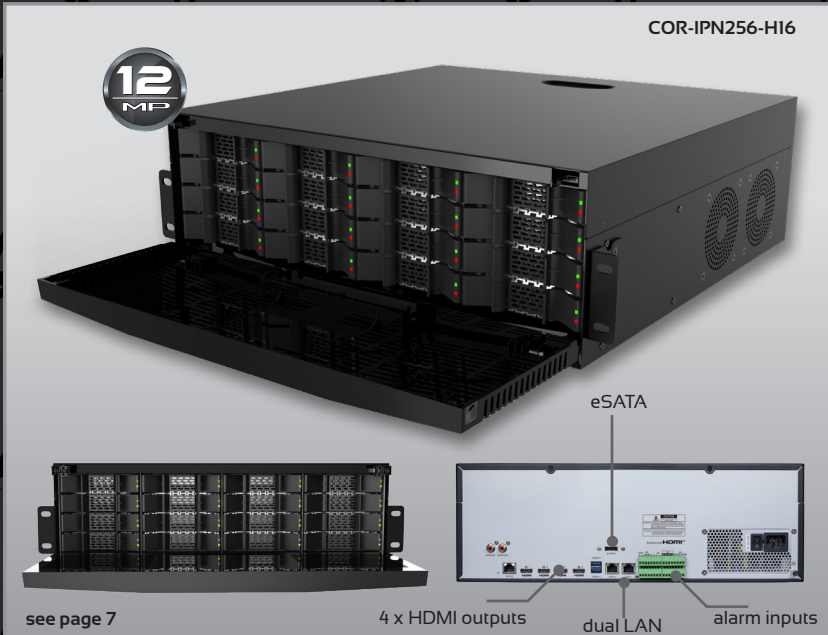

TRUE 4K NVRS

Output in 4K / Record up to 12MP / Playback up to 12MP

COR-IPN256-HI6

see page 7

12MP NVR Features

1. High Efficiency H.265 compression
2. 3x 4K HDMI & 1x 2K HDMI output
3. Full AI capability
4. QR Code Plug n Play setup
5. DDNS
6. 16 Hard drive bays up to 18TB each
7. Direct camera settings & control
8. Panoramic 360° & 180° de-warping control