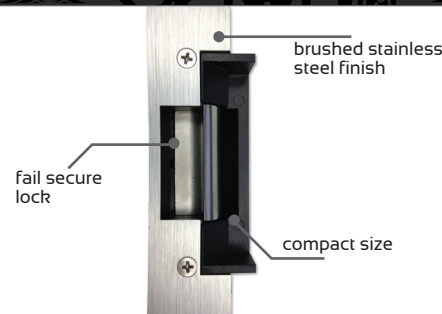

FAIL SECURE OR FAIL SAFE DOOR STRIKE

Locks with power loss
Fail safe option available (ACC130)
Brushed stainless steel faceplate

COR-ACC120
COR-ACC130