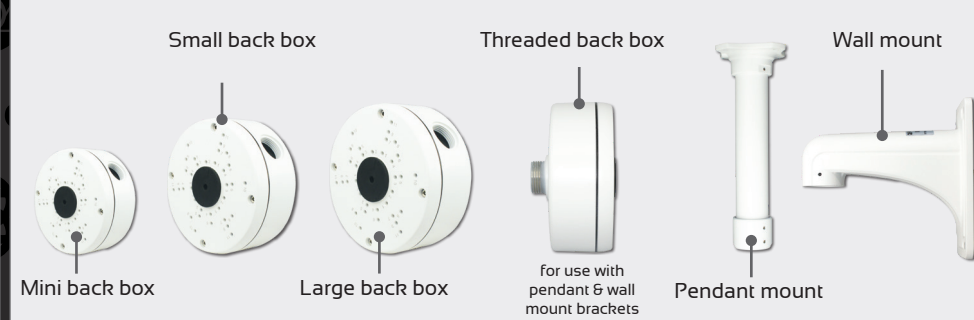

8MP AHD MOTORIZED TURRET

2.8-12mm motorized lens
150ft infrared range
Premium metal housing
COR-H8TRV

TOP PERFORMANCE APPS

8MP AHD FIXED COLORMAX TURRET

2.8mm lens
24/7 color with ColorMAX
Audio over coax
COR-H8TRF