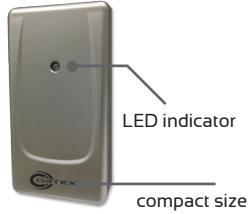

64CH = 768Mbps
256CH = 1024Mbps Gigabit throughput

COR-IPN64-H16
COR-IPN256-H16

CORTEX ACCESS CONTROL

*"We secure our customers buildings with Cortex access control. Quality and affordability."
- Jorge R.*