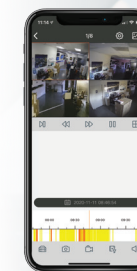

CORTEX Security & Surveillance

UP TO 4K ANALOG HIGH DEFINITION

STUNNING QUALITY FOR STUNNING PRICES

"I feel much safer when I close the restaurant thanks to my Cortex Security system."
- Dianna S.

AHD TVI CVI 960H BONUS IP

4 CHANNEL HYBRID ANALOG DVR KIT

5-in-1 hybrid DVR AHD / TVI / CVI / 960H + IP
Stunning 4K output via HDMI
4 (qty) 5MP AHD 4-in-1 turret cameras
2TB Western Digital Purple Hard Drive

CALL FOR PRICING

2MP AHD FIXED TURRET

3.6mm lens
80ft infrared range
Premium metal housing
COR-H2TRF
COR-H2TRFG

2MP AHD VARIFOCAL BULLET

2.8-12mm manual varifocal lens
150ft Dragonfire infrared
Premium outdoor housing
COR-H2BV
COR-H2BVG

5MP AHD FIXED TURRET

2.8mm wide angle lens
24/7 Color with ColorMAX
Audio over coax
COR-H5TRF
COR-H5TRFG

8MP AHD MOTORIZED TURRET

2.8-12mm motorized lens
150ft infrared range
Premium metal housing
COR-H8TRV

TOP PERFORMANCE APPS

8MP AHD FIXED COLORMAX TURRET

2.8mm lens
24/7 color with ColorMAX
Audio over coax
COR-H8TRF

COR-IPBBM COR-IPBBS COR-IPBBL COR-IPBBLT COR-IPBBLP COR-IPBBLW

4CH DVR + 2 IP

5-IN-1

8CH DVR + 4 IP

16CH DVR + 8 IP

4K AHD HYBRID DVRs WITH BONUS IP CHANNELS

5-in-1 hybrid DVR AHD / TVI / CVI / 960H + IP
Stunning 4K output via HDMI
Multi-channel playback

Analytics control
Cortex IQ mobile app
QR code plug n play setup

COR-MD4LT COR-MD4 4K
COR-MD8LT COR-MD8 4K
COR-MD16LT COR-MD16 4K

MEDALLION SERIES MOBILE APP

MOBILE VIEWING AT YOUR FINGERTIPS

"When I am away on business, I find comfort knowing my family is safe."
- Jennifer H.

CORTEX IQ

CORTEX IQ

Live Viewing

Playback

Don't Wait, Call Now! East Coast: 888-573-2333 West Coast: 888-693-4333

32 CHANNEL HYBRID ANALOG DVR

32 Channel BNC inputs + 4 IP (via network)
Hybrid AHD / TVI / CVI / 960H / IP
Dual 4K HDMI outputs
COR-MD32FHD