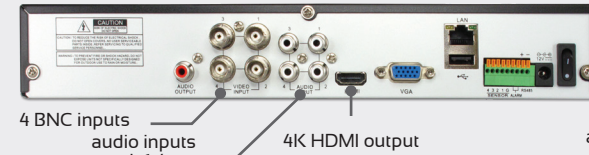

COR-IPBBM COR-IPBBS COR-IPBBL COR-IPBBLT COR-IPBBLP COR-IPBBLW

4CH DVR + 2 IP

5-IN-1

8CH DVR + 4 IP

16CH DVR + 8 IP

4K AHD HYBRID DVRs WITH BONUS IP CHANNELS

5-in-1 hybrid DVR AHD / TVI / CVI / 960H + IP
Stunning 4K output via HDMI
Multi-channel playback