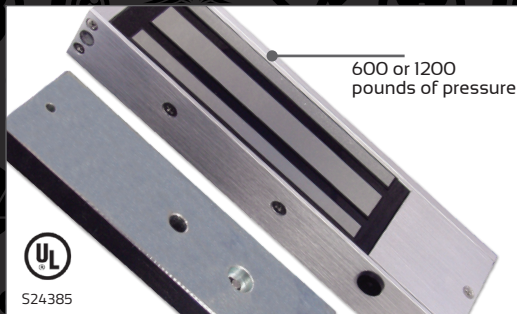

ELECTROMAGNETIC LOCKS

600lb & 1200lb options
Single or double
UL listed

COR-ACC300
COR-ACC500